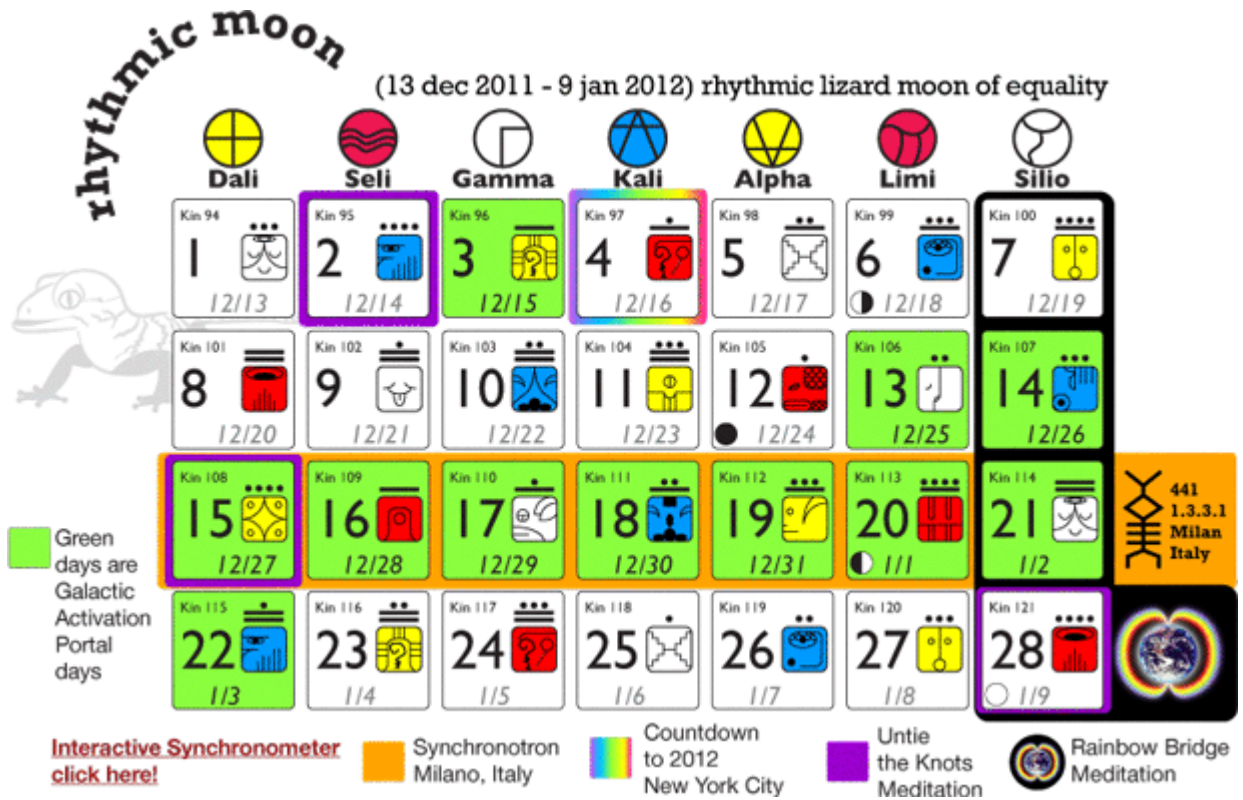

As the earth begins to vibrate at a higher frequency, the lies of civilization are rapidly exposed. Social unrest and collective disillusionment increase as the familiar world hologram is being dissolved and a new cycle is being phased in. According to *The Mayan Factor*, December 21, 2012 marks the point when earth passes out of a beam 5,125 years in diameter.

Kali 4 - Kin 97, Red Rhythmic Earth (16 Dec)

Countdown to 2012 - A Celebration of Planetary Consciousness Event in New York City in tribute to Jose Arguelles and Terence McKenna. Click [here to read the Press Release](#). Visit www.countdownto2012.com

[Read More.](#)

Our Sister Sites

13:20 : FREQUENCY : SHIFT

Blog by Red Queen

- [Parallel Earth and the Rainbow](#)
- [Sirius Session #2](#)
- [Transcending Our Story](#)
- [Hall of Mirrors](#)

WORLDSHIFT INTERNATIONAL

Read the "Manifesto for Planetary Consciousness"

Rhythmic Moon At-A-Glance

Previous Issues of the Noos-letter:

- [#1](#) | [#2](#) | [#3](#) | [#4](#) | [#5](#) | [#6](#) | [#7](#) | [#8](#) | [#9](#) | [#10](#) | [#11](#) | [#12](#) | [#13](#) | [#14](#) | [#15](#) | [#16](#) | [#17](#)