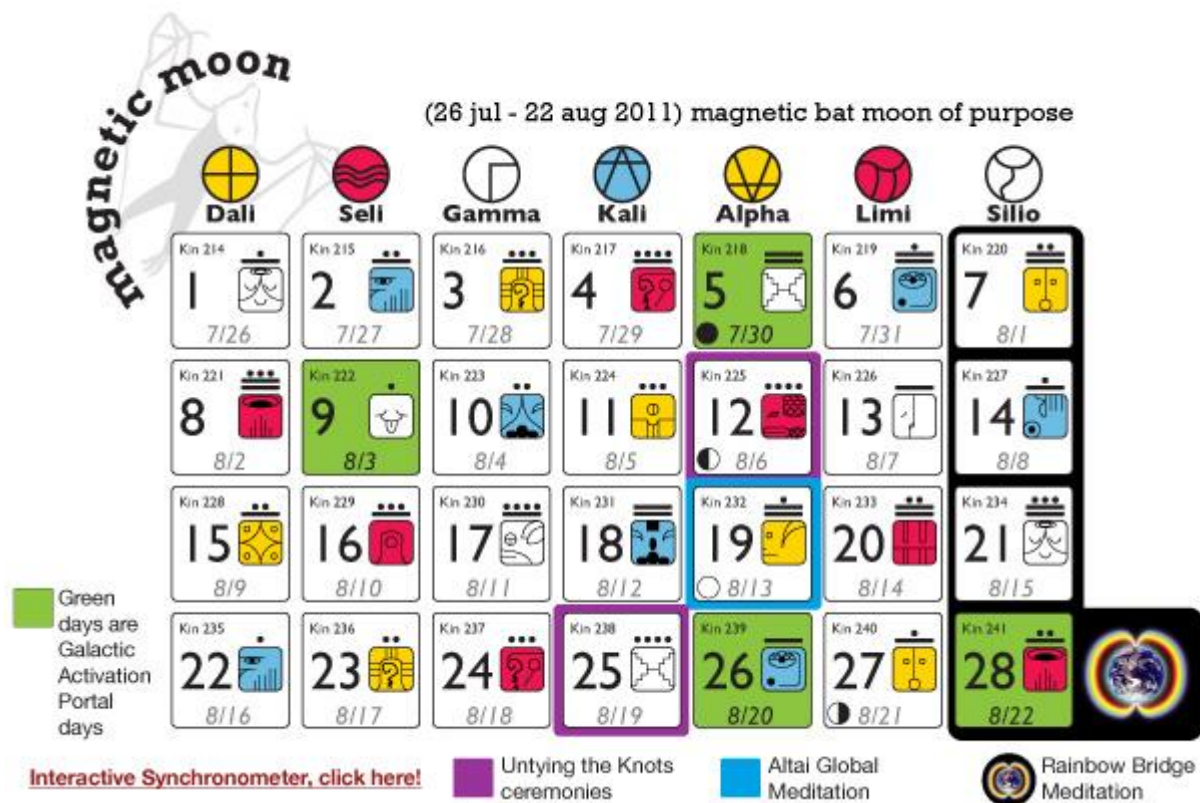

3. The new time is measured by a perfect and perpetual harmony of thirteen 28-day months a year - [13 moons of peace](#). In the new time, time is no longer money - time is art. The new calendar synchronizes all lunar calendars, and any other calendar that is a true measure; it is a master synchronization matrix.

4. Time is art means that we enter a time of universal peace through culture, represented by the banner of peace. Instrument of an international peace pact, this banner signifies the unity of art, science and spirituality within the all-unifying circle of culture – One Earth One Time One People – the Banner of Peace.

6. The knowledge of the New Time is based on the prophecies of the ancient Mayan and Mexican people, and contained in the prophecy of the end the Fifth Sun of Movement and the coming Sixth Sun of Consciousness. Scientifically this is referred to as the [biosphere-noosphere transition](#) – a new era of evolution.

Moon at a Glance

Synchronicity follows a set of universal principles based on a mathematical matrix. This matrix is the primary structure that connects all events, people and reality as we know it. The more we tune into this matrix, the more we experience the synchronic order. This is the purpose of the 13 Moon, 28-day calendar. The following are some examples of how the synchronic order can be read on a day-to-day basis. If you are new to this please see the [13 Moon tutorial](#).