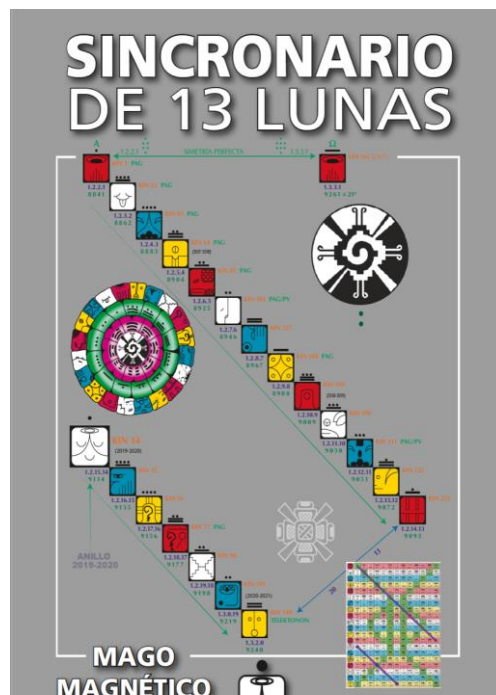

En esta Luna, estabilizar nuestra claridad mental es clave.

Star Traveler's 13 Moon Almanac of Synchronicity

$29.99

Order Now

SYNCHRONIZE Shirts for the Wizard Cycle

$25.00

Limited Stock!

eBook Star Traveler's 13 Moon Almanac of Synchronicity

$20.00

Buy Now